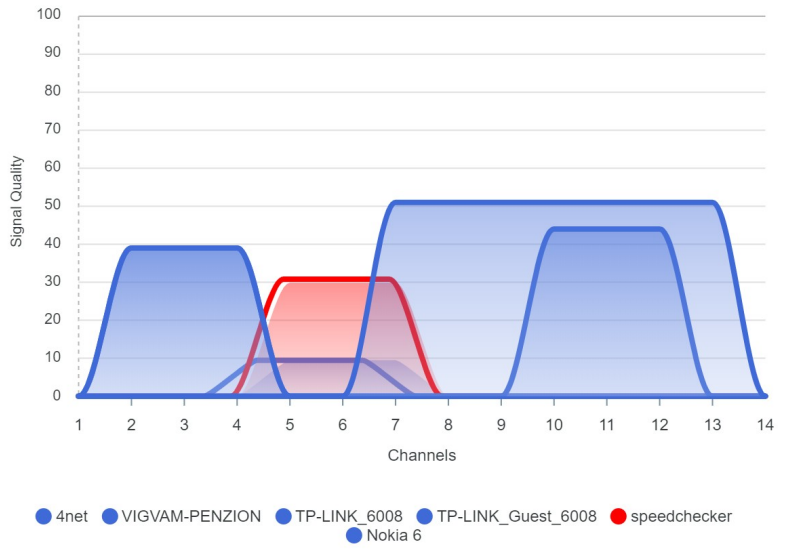

Wi-Fi network information

Connected Wi-fi router

BSSID: 98:fc:11:81:db:8e
SSID: speedchecker
Gateway IP address: 192.168.2.1
Router brand & model: Cisco
Router release year: N/A
Router wi-fi standard: N/A
Router retail price: N/A
Wi-fi channel width: 20 Mhz
Wi-fi security: [WPA2-PSK-TKIP][RSN-PSK-TKIP][ESS]

2.4Ghz Wi-fi channels and networks (display 5ghz channels)

Other devices on customer network

Type	Name	Category	Make	Model	OS	Network Vendor	State
📱	192.168.2.148	Mobile	Newbund	Active	Android	Shenzhen Modern Cowboy Technology	down ↓
💻	DESKTOP-LI08TJR	Mobile	Microsoft	Surface	N/A	Microsoft	down ↓
📱	Galaxy-Note10	Mobile	Samsung	Galaxy Note10	Android	Samsung	down ↓
💻	Johnny - MacBook Air	Home & Office	Apple	MacBook Air (13")	macOS 18	Apple	down ↓
📱	PavelKaasiPhone	Mobile	Apple	iPhone	iOS	Apple	down ↓
🏠	router	Network	Cisco	N/A	N/A	Cisco-Linksys	down ↓
📱	samsung SM-G970F	Mobile	Samsung	Galaxy S10e	Android 10 REL	Samsung	up ↑

Other wi-fi networks

SSID	Security	Frequency	Channel	Width	Signal Strength
4net	[WPA2-PSK-CCMP][RSN-PSK-CCMP][ESS][WPS]	2.46 Ghz	10	40 Mhz	-49 dbm
VIGVAM-PENZION	[WPA2-PSK-CCMP][RSN-PSK-CCMP][ESS]	2.46 Ghz	11	20 Mhz	-56 dbm
TP-LINK_6008	[WPA2-PSK-CCMP+TKIP][RSN-PSK-CCMP+TKIP][WPA-PSK-CCMP+TKIP][ESS][WPS]	2.41 Ghz	1	20 Mhz	-61 dbm
TP-LINK_Guest_6008	[WPA2-PSK-CCMP+TKIP][RSN-PSK-CCMP+TKIP][WPA-PSK-CCMP+TKIP][ESS]	2.41 Ghz	1	20 Mhz	-61 dbm
speedchecker	[WPA2-PSK-TKIP][RSN-PSK-TKIP][ESS]	2.44 Ghz	6	20 Mhz	-65 dbm
TP-LINK_6008_5G	[WPA2-PSK-CCMP+TKIP][RSN-PSK-CCMP+TKIP][WPA-PSK-CCMP+TKIP][ESS][WPS]	5.18 Ghz	36	80 Mhz	-69 dbm
TP-LINK_Guest_6008_5G	[WPA2-PSK-CCMP+TKIP][RSN-PSK-CCMP+TKIP][WPA-PSK-CCMP+TKIP][ESS]	5.18 Ghz	36	80 Mhz	-69 dbm
Nokia 6	[WPA2-PSK-CCMP][RSN-PSK-CCMP][ESS]	2.44 Ghz	6	20 Mhz	-75 dbm