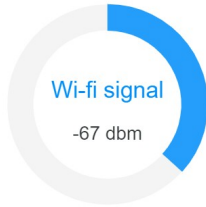

Wi-Fi network information

Connected Wi-fi router

BSSID: 98:fc:11:81:db:8e
SSID: speedchecker
Gateway IP address: 192.168.2.1
Router brand & model: Cisco
Router release year: N/A
Router wi-fi standard: N/A
Router retail price: N/A
Wi-fi channel width: 20 Mhz
Wi-fi security: [WPA2-PSK-TKIP][RSN-PSK-TKIP][ESS]